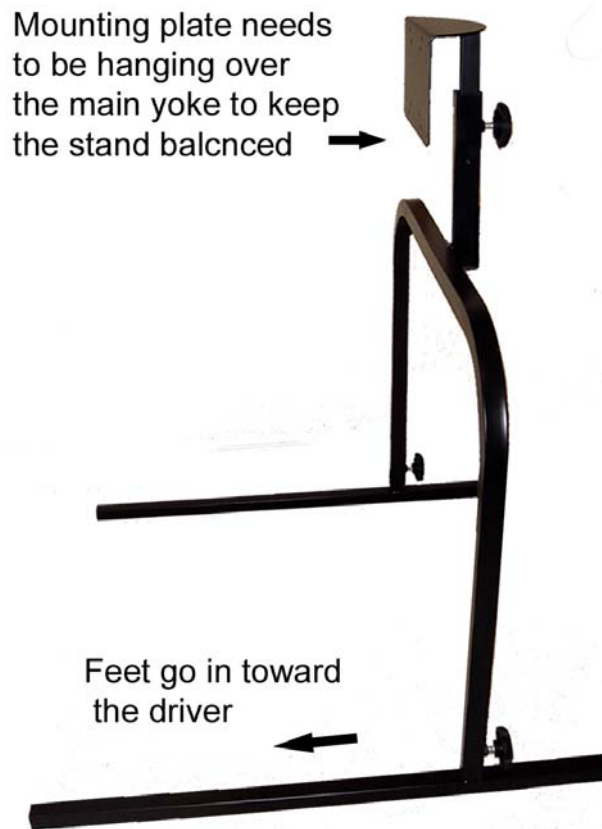

The Monitor Stand fully assembled

Now pull out the Mounting Plate and mount to your Monitor to the Plate before inserting it.

If you have any questions please email to info@bobearracing.com

or call 415-203-5519